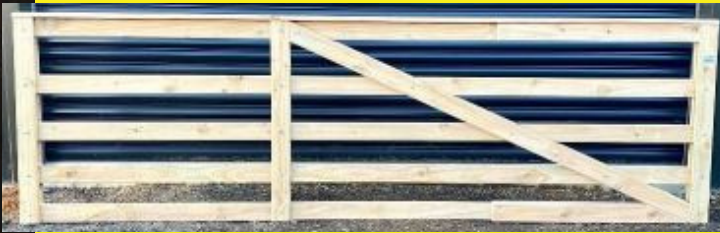

## STOCKED SIZES

**WOODEN FARM GATE 5 RAIL & CAP 1.05M HIGH**

**12FT / 3.66M**

**\$ 262.45 + GST**

FGW5R36M12FT \$301.82 INC

**10FT / 3.05M**

**\$ 242.33 + GST**

FGW5R30M10FT \$278.68 INC